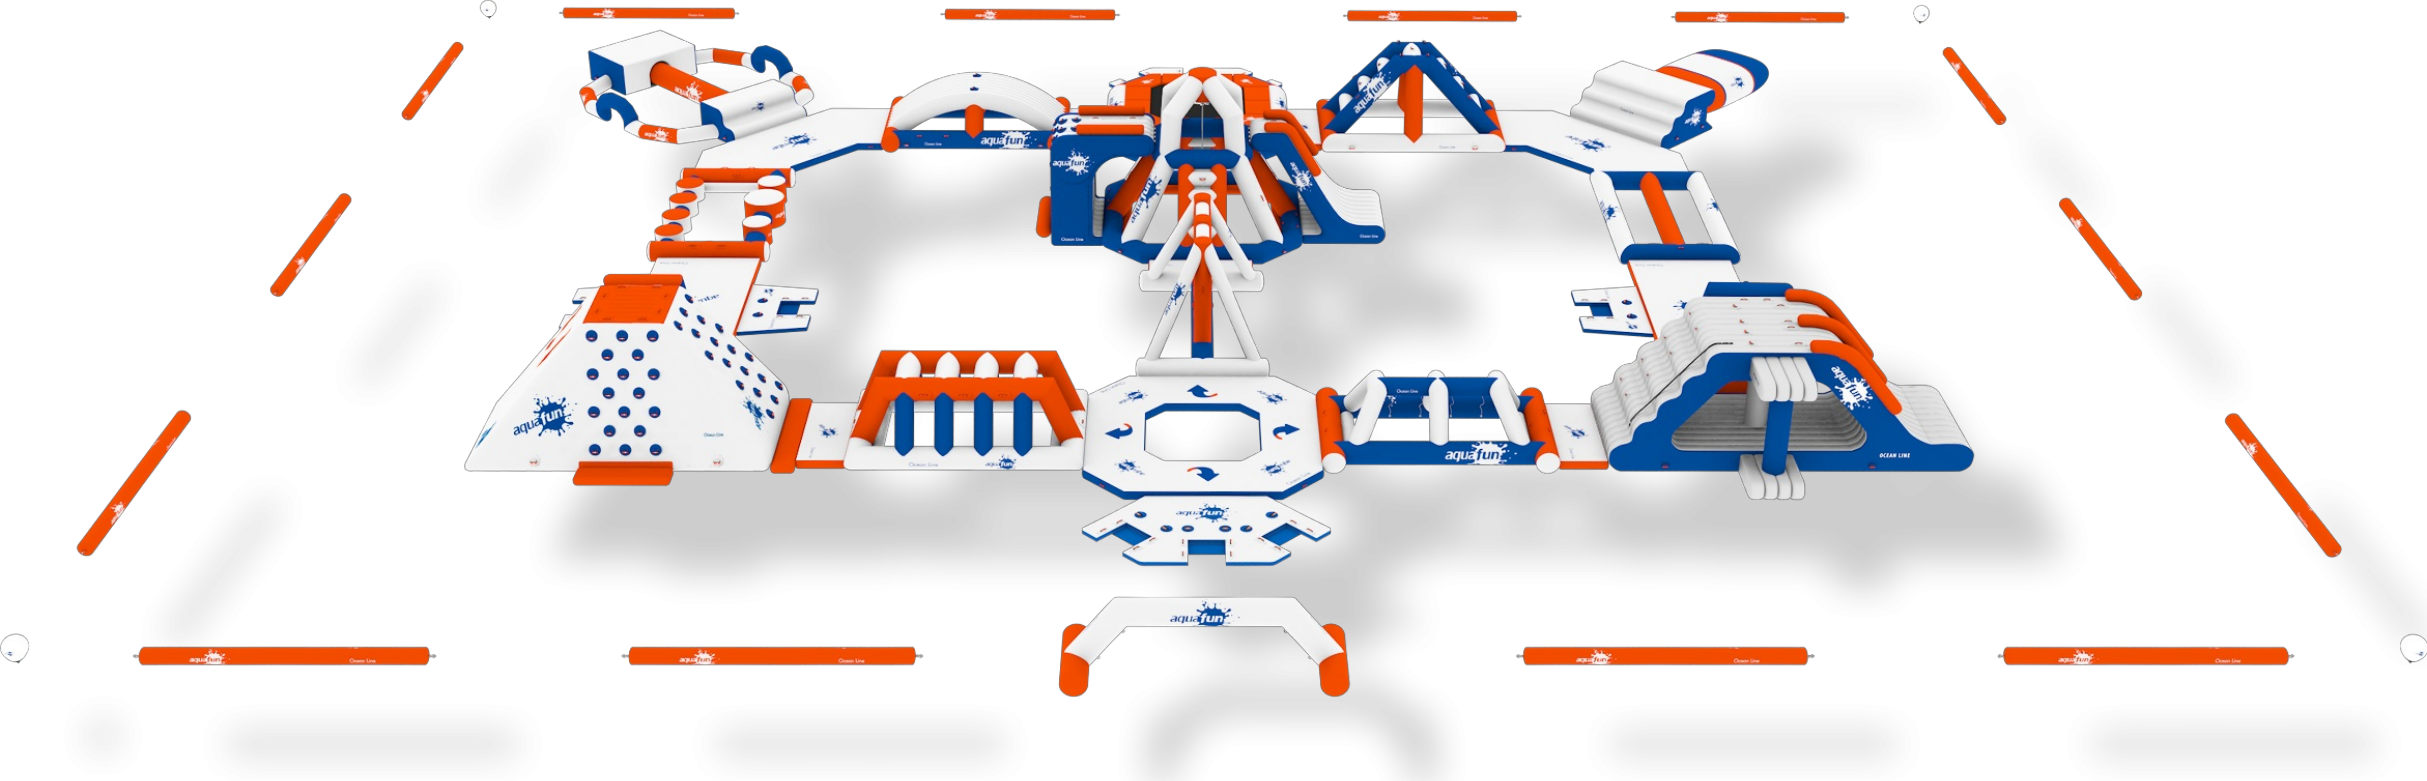

# AQUAFUNPARK 105+

OCEAN LINE

AQUAFUNPARK 105+  
OCEAN LINE

980<sub>m<sup>2</sup></sub>  
AREA

105  
VISITORS

IT'S NOT JUST A WATER PARK. IT'S AQUAFUN.

info@aquafun.fun · www.aquafun.fun

35x28m 56  
DIMENSIONS aquafun